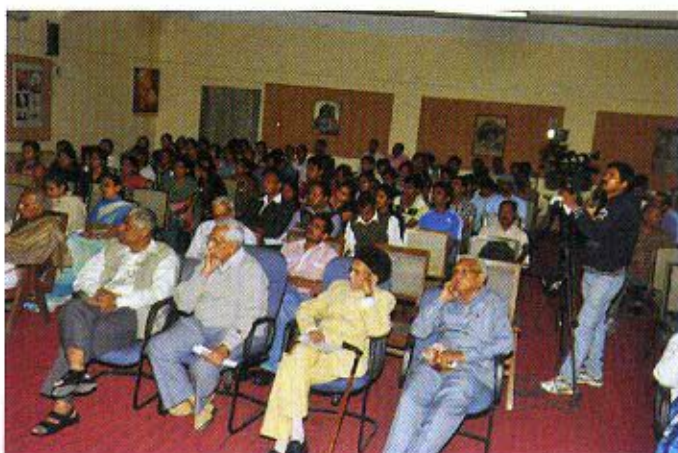

Varanasi hosts Rock Art Exhibition

Inauguration of the exhibition, 'The World of Rock Art' at Bharat Kala Bhawan, Banaras Hindu University, Varanasi by Prof. B.M. Shukla,

The 'World of Rock Art' or pre-historic art talks about man's experience of the world though his primeval sense of sight and sound. These two senses have stimulated artists' expressions, visual and aural, in the prehistoric past as well as in the contemporary cultures. The IGNCA hosted an international exhibition on Rock Art from December 2012 to January 2013. The exhibition was received so well that it was decided to cull out a travelling exhibition of this grand show.

The first circulatory exhibition was organised at Bharat Kala Bhawan, Banaras Hindu University (BHU), Varanasi, from 5 to 28 March, 2013. It was inaugurated by Prof. B.M. Shukla, eminent scientist and former Vice-Chancellor, Gorakhpur

University. Several dignitaries of the BHU were present on the occasion including Dr. D.P. Sharma, Director, Bharat Kala Bhawan, BHU.

Two special lectures on the rock art of the region were organised. Prof. R. K. Varma, former Vice-Chancellor, A.P.S. University, Rewa (M.P) delivered a lecture, 'Rock Art in Northern Vindhyan Region' on 5 March, 2013 while Prof. J. N. Pal, renowned archaeologist and Professor of Allahabad University spoke on 'Rock Art in North Vindhyan Region and Prehistoric Rock Art in Vindhyas in Uttar Pradesh and Adjoining Areas, North Central India' on 6 March, 2013.

Report by Rock Art Unit, Janapada Sampada Division, IGNCA

Dignitaries visiting the tribal art section of the exhibition

Prof. R. K. Varma delivering the lecture at Bharat Kala Bhawan

A view of the audience during the lecture at Bharat Kala Bhawan