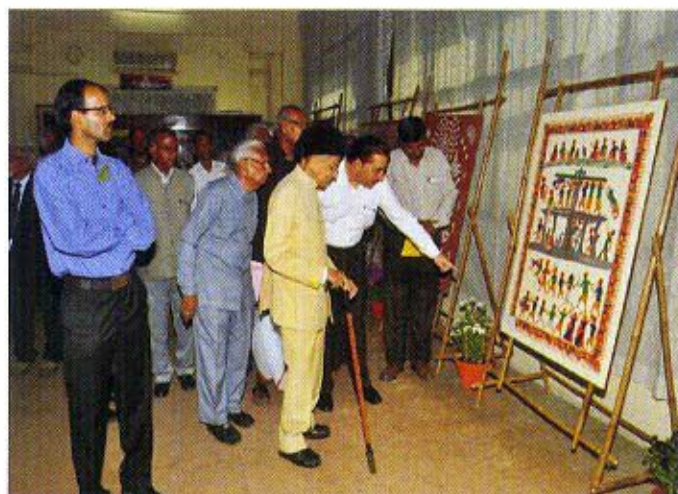

Dignitaries visiting the tribal art section of the exhibition