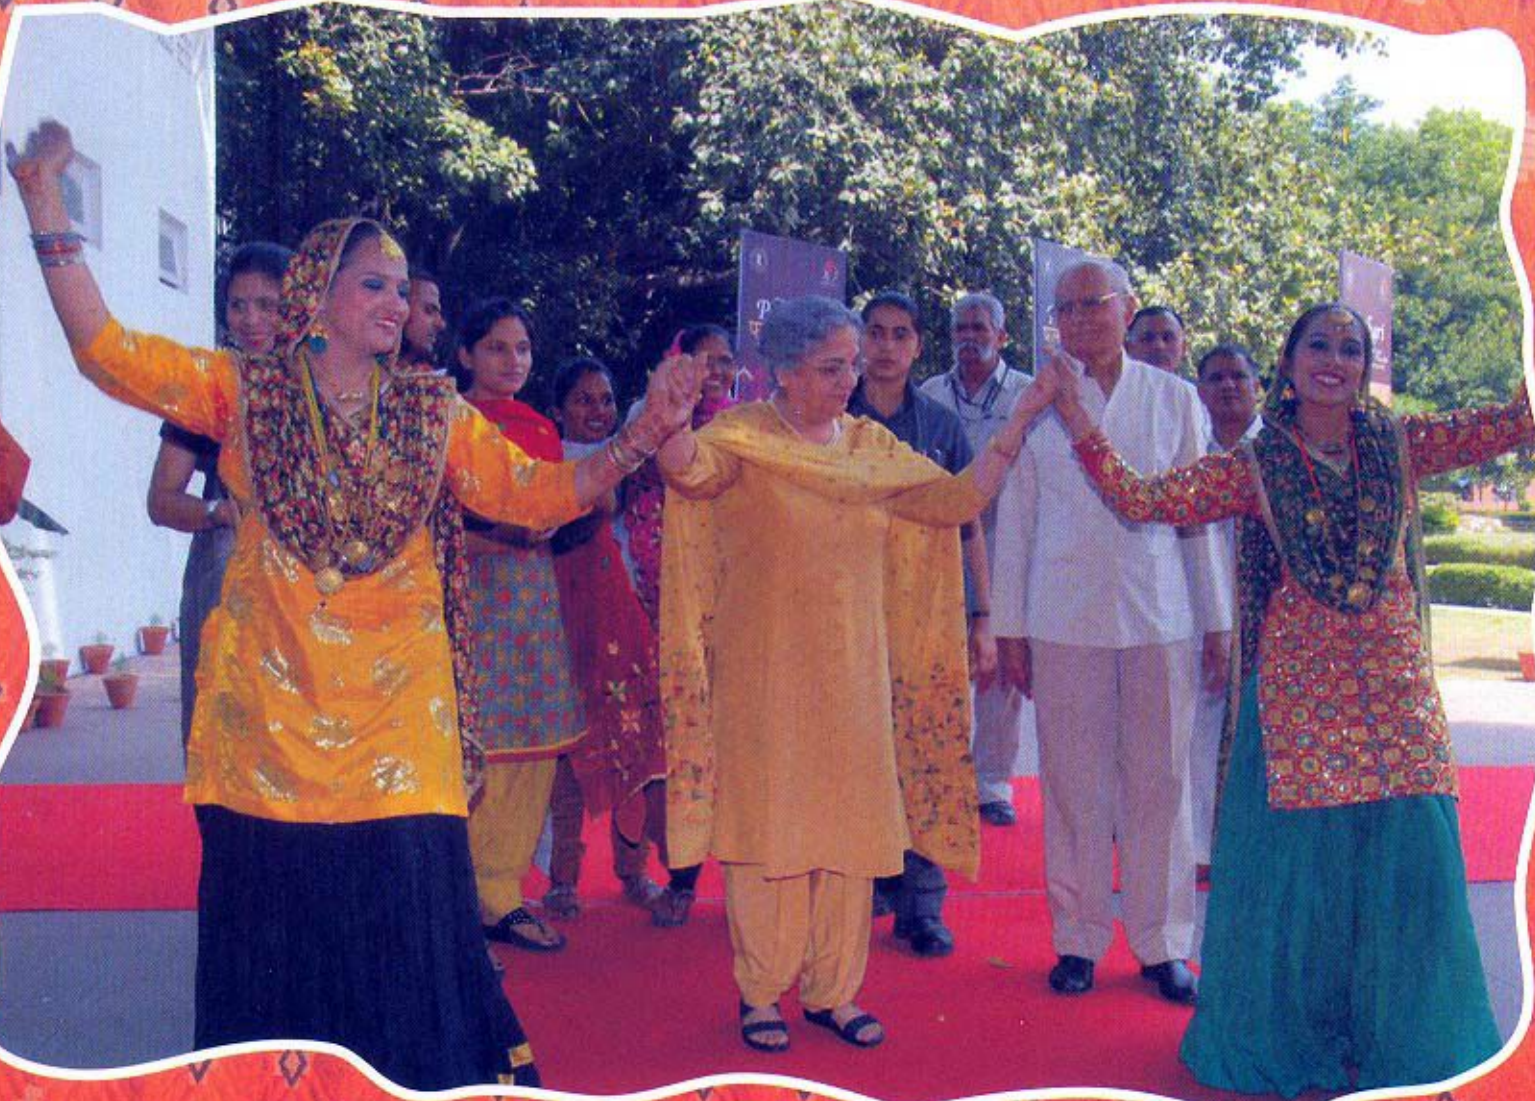

विहंगम

मार्च-अप्रैल २०१३ इन्दिरा गांधी केंद्र की पत्रिका

Vihangama

March - April 2013

The IGNCA Newsletter

इन्दिरा गाँधी राष्ट्रीय कला केन्द्र, नई दिल्ली
INDIRA GANDHI NATIONAL CENTRE FOR THE ARTS
NEW DELHI