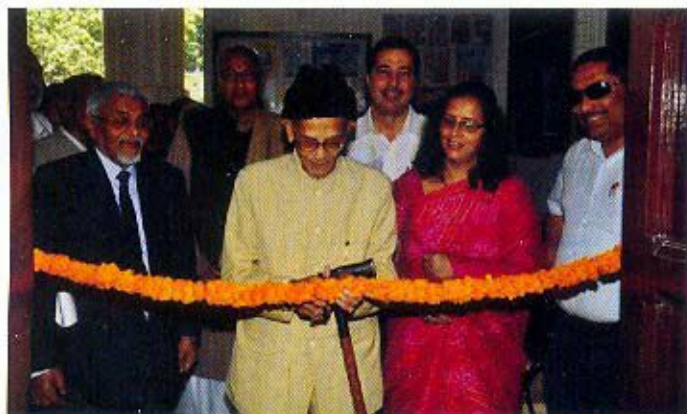

विहंगम

मार्च-अप्रैल २०१३ इन्दिरा गांधी केंद्र की पत्रिका

Vihangama

March - April 2013

The IGNCA Newsletter

इन्दिरा गाँधी राष्ट्रीय कला केन्द्र, नई दिल्ली
INDIRA GANDHI NATIONAL CENTRE FOR THE ARTS
NEW DELHI

Varanasi hosts Rock Art Exhibition

Inauguration of the exhibition, 'The World of Rock Art' at Bharat Kala Bhawan, Banaras Hindu University, Varanasi by Prof. B.M. Shukla,

The 'World of Rock Art' or pre-historic art talks about man's experience of the world though his primeval sense of sight and sound. These two senses have stimulated artists' expressions, visual and aural, in the prehistoric past as well as in the contemporary cultures. The IGNCA hosted an international exhibition on Rock Art from December 2012 to January 2013. The exhibition was received so well that it was decided to cull out a travelling exhibition of this grand show.

The first circulatory exhibition was organised at Bharat Kala Bhawan, Banaras Hindu University (BHU), Varanasi, from 5 to 28 March, 2013. It was inaugurated by Prof. B.M. Shukla, eminent scientist and former Vice-Chancellor, Gorakhpur

University. Several dignitaries of the BHU were present on the occasion including Dr. D.P. Sharma, Director, Bharat Kala Bhawan, BHU.

Two special lectures on the rock art of the region were organised. Prof. R. K. Varma, former Vice-Chancellor, A.P.S. University, Rewa (M.P) delivered a lecture, 'Rock Art in Northern Vindhyan Region' on 5 March, 2013 while Prof. J. N. Pal, renowned archaeologist and Professor of Allahabad University spoke on 'Rock Art in North Vindhyan Region and Prehistoric Rock Art in Vindhyas in Uttar Pradesh and Adjoining Areas, North Central India' on 6 March, 2013.