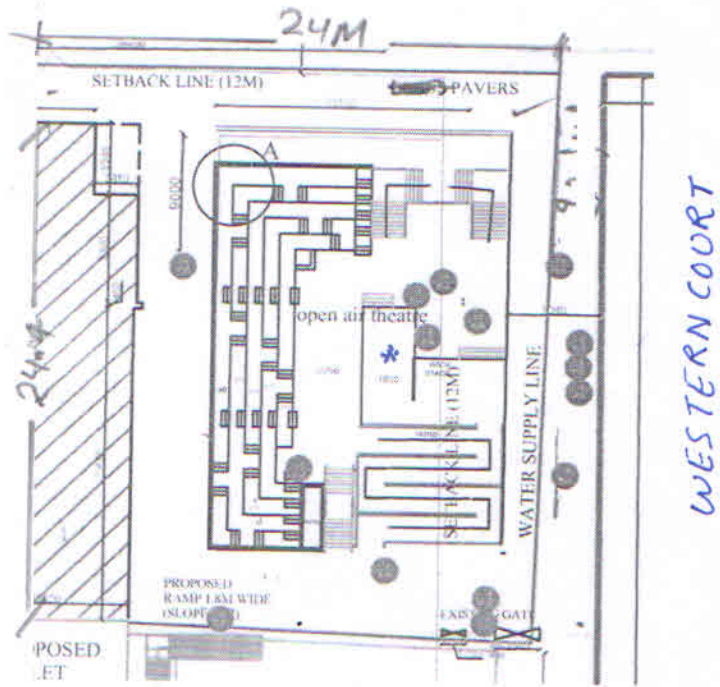

UNMORT

JANPATH LANE

∴ stage size. = 60 sqm

AREA (sqm) - 585